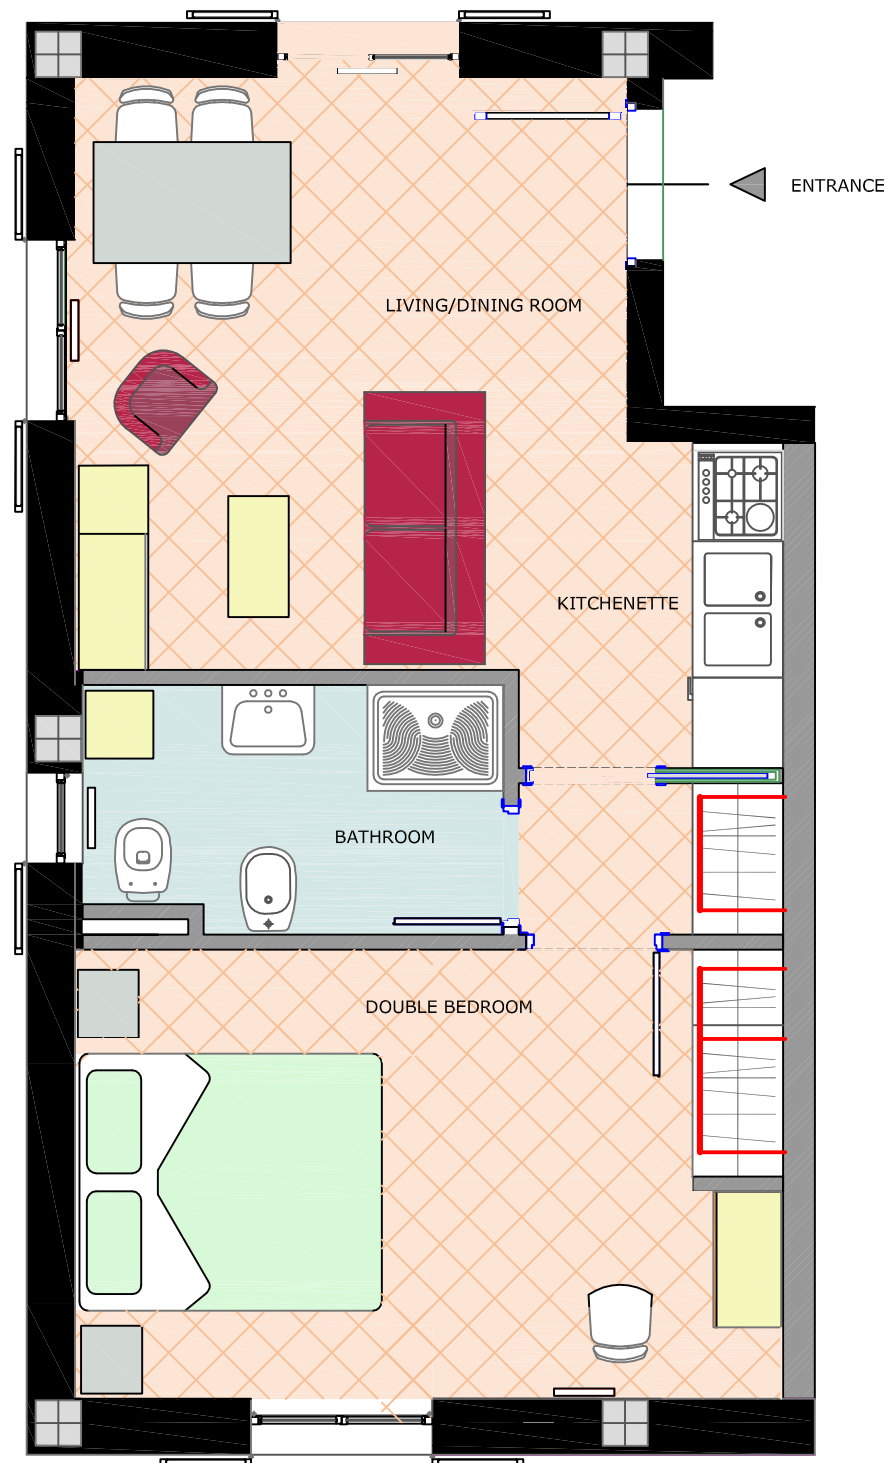

APARTMENTS FOR EUI RESEARCHERS - FLORENCE

Via Faentina, Ponte alla Badia

SIMPLEX TYPE I N° 37 APARTMENTS - minimum surface 48,50 sq m
maximum surface 50,50 sq m

living-dining room with kitchenette, 2 single bedroom, bathroom with shower

APARTMENTS FOR EUI RESEARCHERS - FLORENCE

Via Faentina, Ponte alla Badia

SIMPLEX TYPE II N° 9 APARTMENTS - minimum surface 37,36 sq m
maximum surface 40,34 sq m
living-dining room with kitchenette, double bedroom, bathroom with shower

APARTMENTS FOR EUI RESEARCHERS - FLORENCE

Via Faentina, Ponte alla Badia

DUPLEX TYPE III N° 9 APARTMENTS - minimum surface 52,37 sq m
maximum surface 64,52 sq m

On the ground floor : living-dining room with kitchenette, toilet
On the first floor : double bedroom, single bedroom, bathroom with shower

On the first floor : double bedroom, single bedroom, bathroom with shower

GROUND FLOOR

1° FLOOR