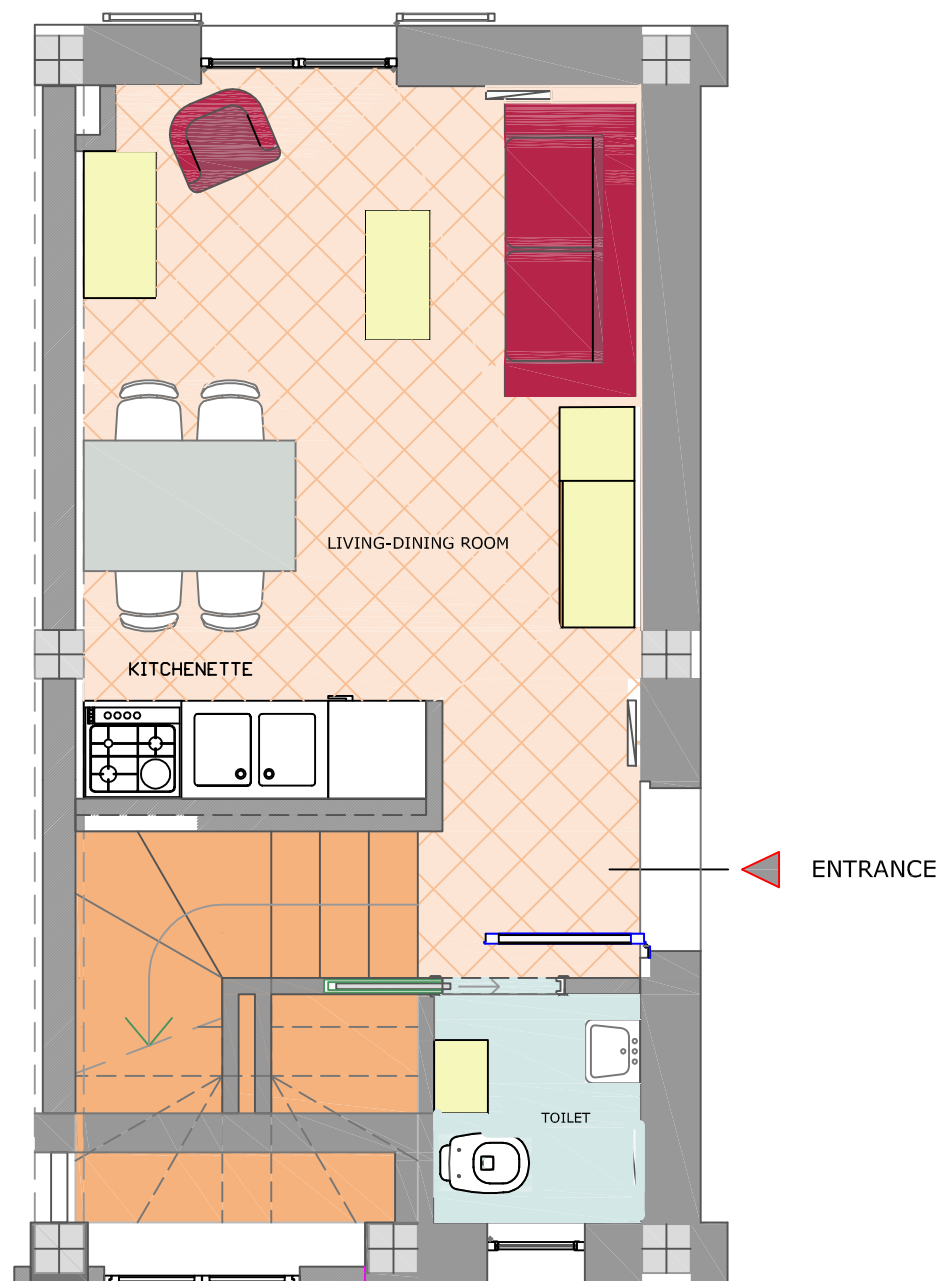

APARTMENTS FOR EUI RESEARCHERS - FLORENCE

Via Faentina, Ponte alla Badia

SIMPLEX TYPE II N° 9 APARTMENTS - minimum surface 37,36 sq m
maximum surface 40,34 sq m
living-dining room with kitchenette, double bedroom, bathroom with shower

APARTMENTS FOR EUI RESEARCHERS - FLORENCE

Via Faentina, Ponte alla Badia

DUPLEX TYPE III N° 9 APARTMENTS - minimum surface 52,37 sq m
maximum surface 64,52 sq m

On the ground floor : living-dining room with kitchenette, toilet
On the first floor : double bedroom, single bedroom, bathroom with shower

GROUND FLOOR

1°FLOOR

APARTMENTS FOR EUI RESEARCHERS - FLORENCE

Via Faentina, Ponte alla Badia

DUPLEX TYPE IV N° 4 APARTMENTS - minimum surface 59,34 sq m
maximum surface 60,39 sq m

On the ground floor : living-dining room with kitchenette, study, toilet

On the first floor : double bedroom, single bedroom, bathroom with shower

GROUND FLOOR

1° FLOOR