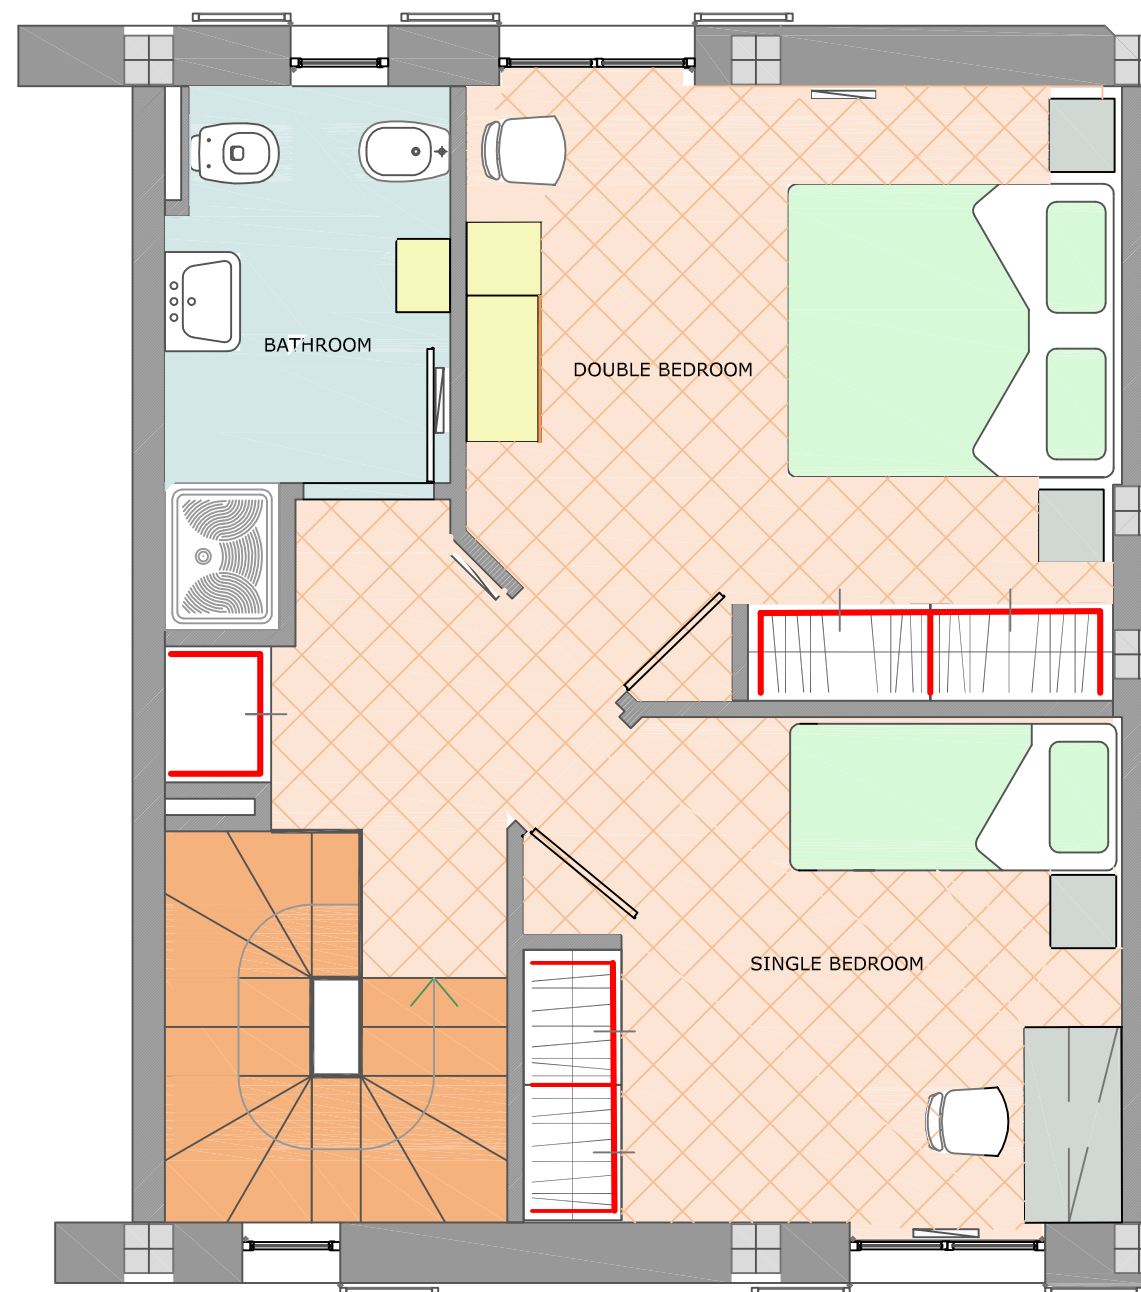

APARTMENTS FOR EUI RESEARCHERS - FLORENCE

Via Faentina, Ponte alla Badia

SIMPLEX TYPE II N° 9 APARTMENTS - minimum surface 37,36 sq m
maximum surface 40,34 sq m
living-dining room with kitchenette, double bedroom, bathroom with shower

APARTMENTS FOR EUI RESEARCHERS - FLORENCE

Via Faentina, Ponte alla Badia

DUPLEX TYPE III N° 9 APARTMENTS - minimum surface 52,37 sq m
maximum surface 64,52 sq m

On the ground floor : living-dining room with kitchenette, toilet
On the first floor : double bedroom, single bedroom, bathroom with shower

GROUND FLOOR

1°FLOOR

APARTMENTS FOR EUI RESEARCHERS - FLORENCE

Via Faentina, Ponte alla Badia

DUPLEX TYPE IV N° 4 APARTMENTS - minimum surface 59,34 sq m
maximum surface 60,39 sq m

On the ground floor : living-dining room with kitchenette, study, toilet

On the first floor : double bedroom, single bedroom, bathroom with shower

GROUND FLOOR

1° FLOOR