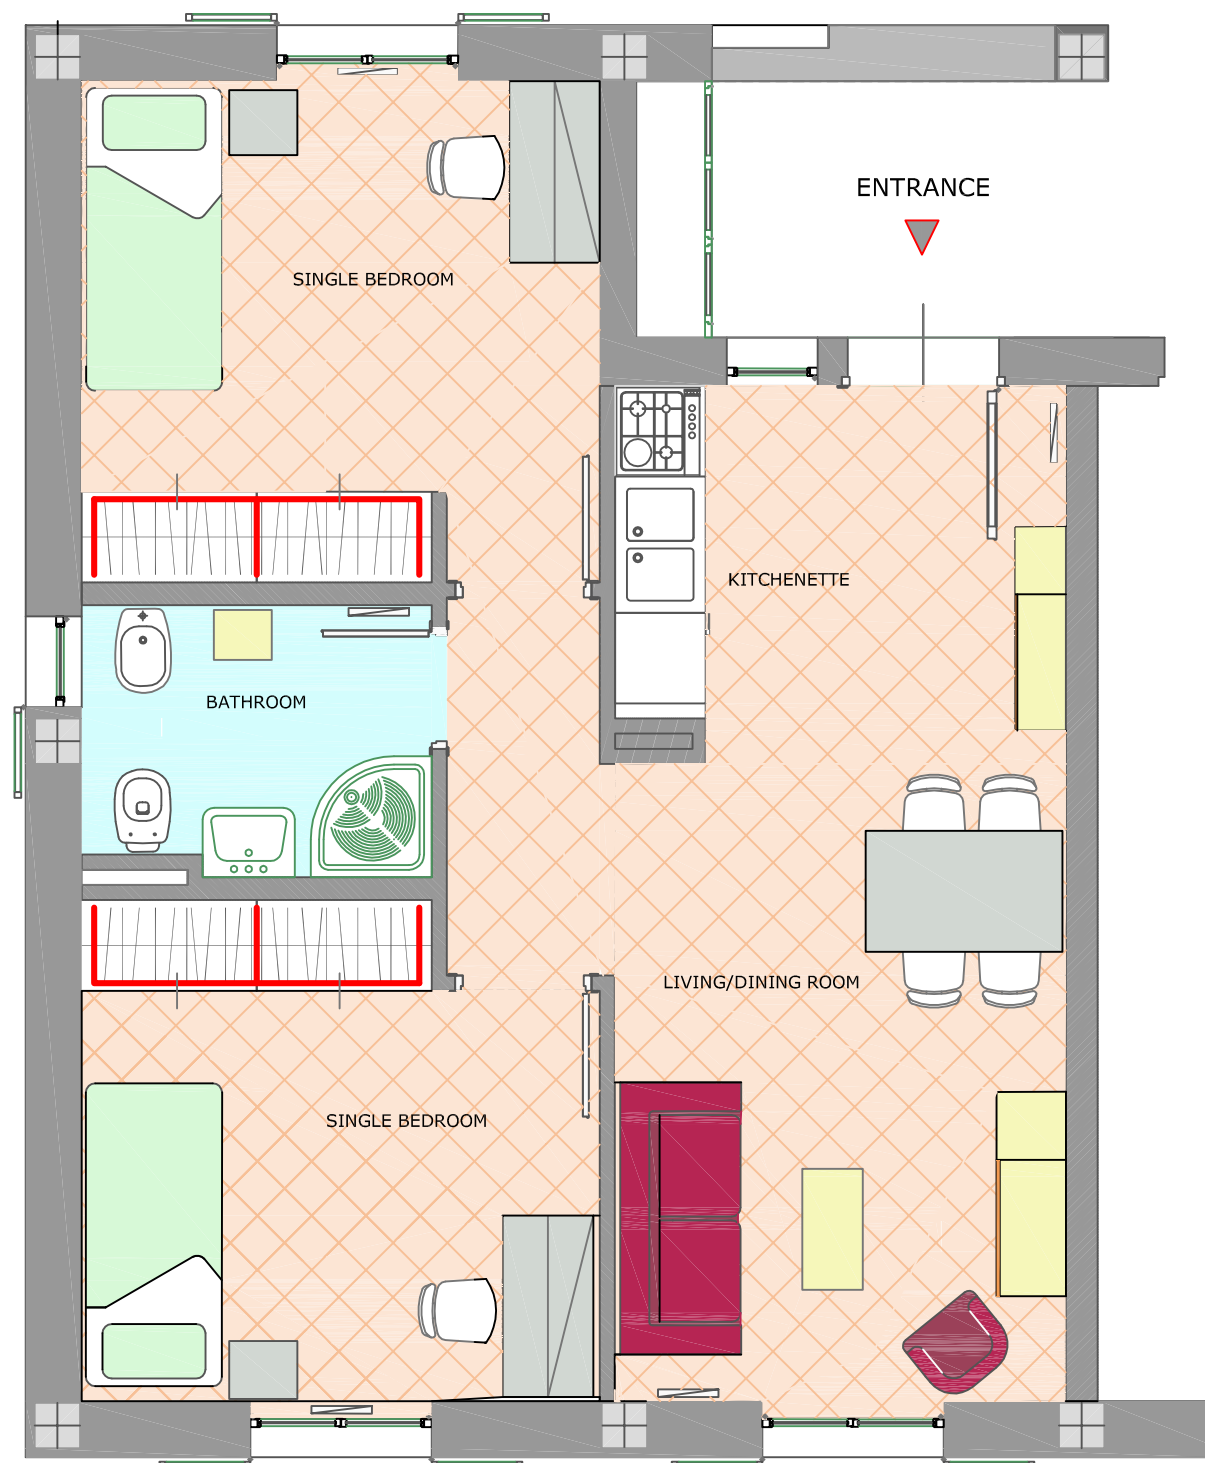

APARTMENTS FOR EUI RESEARCHERS - FLORENCE

Via Faentina, Ponte alla Badia

SIMPLEX TYPE I N° 37 APARTMENTS - minimum surface 48,50 sq m
maximum surface 50,50 sq m

living-dining room with kitchenette, 2 single bedroom, bathroom with shower

APARTMENTS FOR EUI RESEARCHERS - FLORENCE

Via Faentina, Ponte alla Badia

SIMPLEX TYPE II N° 9 APARTMENTS - minimum surface 37,36 sq m
maximum surface 40,34 sq m
living-dining room with kitchenette, double bedroom, bathroom with shower

GROUND FLOOR

1°FLOOR

APARTMENTS FOR EUI RESEARCHERS - FLORENCE

Via Faentina, Ponte alla Badia

DUPLEX TYPE IV N° 4 APARTMENTS - minimum surface 59,34 sq m
maximum surface 60,39 sq m

On the ground floor : living-dining room with kitchenette, study, toilet

On the first floor : double bedroom, single bedroom, bathroom with shower

GROUND FLOOR

1° FLOOR