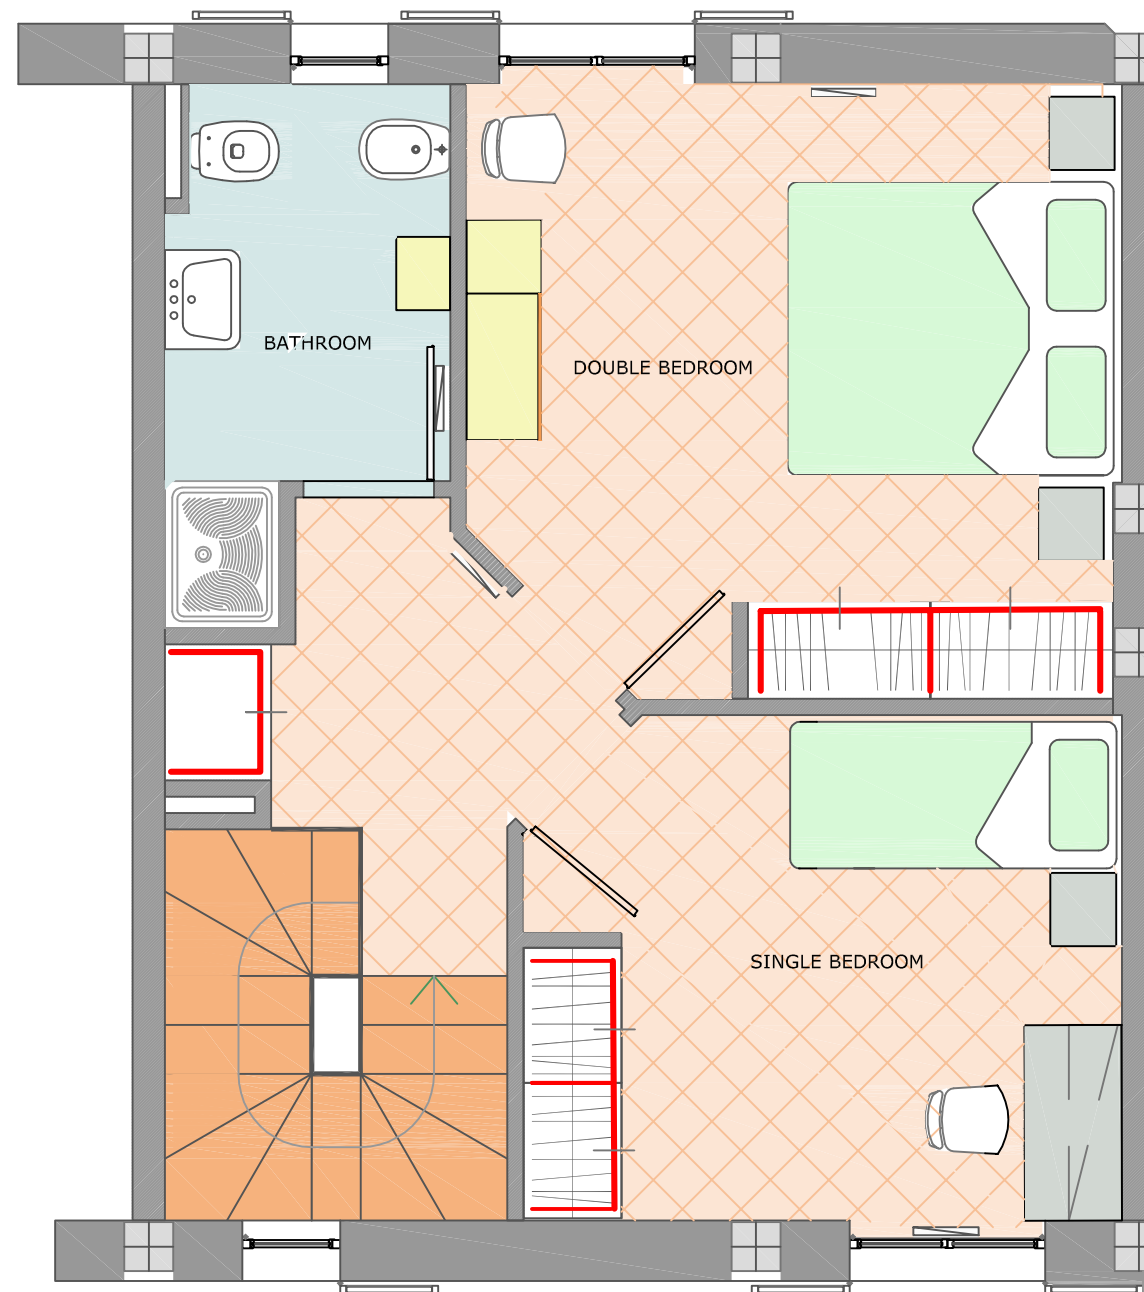

APARTMENTS FOR EUI RESEARCHERS - FLORENCE

Via Faentina, Ponte alla Badia

SIMPLEX TYPE II N° 9 APARTMENTS - minimum surface 37,36 sq m
maximum surface 40,34 sq m
living-dining room with kitchenette, double bedroom, bathroom with shower

APARTMENTS FOR EUI RESEARCHERS - FLORENCE

Via Faentina, Ponte alla Badia

DUPLEX TYPE III N° 9 APARTMENTS - minimum surface 52,37 sq m
maximum surface 64,52 sq m

On the ground floor : living-dining room with kitchenette, toilet

On the first floor : double bedroom, single bedroom, bathroom with shower

GROUND FLOOR

1° FLOOR

APARTMENTS FOR EUI RESEARCHERS - FLORENCE

Via Faentina, Ponte alla Badia

DUPLEX TYPE IV N° 4 APARTMENTS - minimum surface 59,34 sq m
maximum surface 60,39 sq m

On the ground floor : living-dining room with kitchenette, study, toilet

On the first floor : double bedroom, single bedroom, bathroom with shower

GROUND FLOOR

1° FLOOR