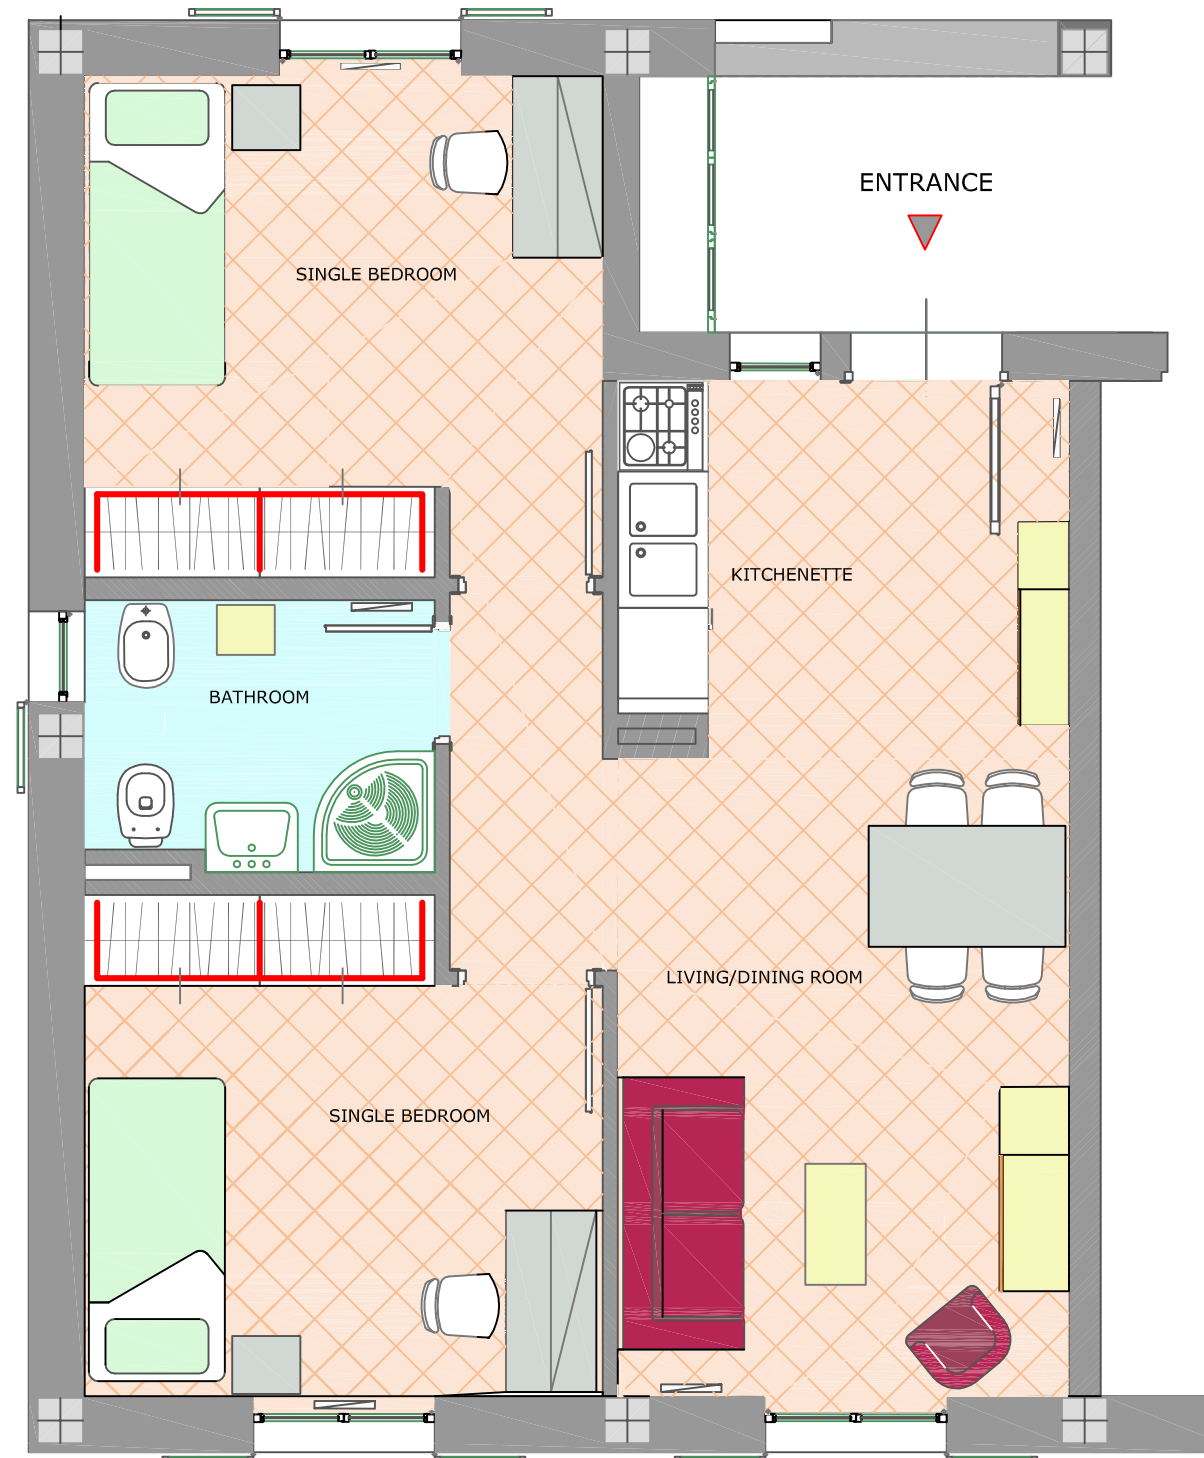

APARTMENTS FOR EUI RESEARCHERS - FLORENCE

Via Faentina, Ponte alla Badia

SIMPLEX TYPE I N° 37 APARTMENTS - minimum surface 48,50 sq m
maximum surface 50,50 sq m

living-dining room with kitchenette, 2 single bedroom, bathroom with shower

APARTMENTS FOR EUI RESEARCHERS - FLORENCE

Via Faentina, Ponte alla Badia

SIMPLEX TYPE II N° 9 APARTMENTS - minimum surface 37,36 sq m
maximum surface 40,34 sq m
living-dining room with kitchenette, double bedroom, bathroom with shower

On the first floor : double bedroom, single bedroom, bathroom with shower

GROUND FLOOR

1° FLOOR

APARTMENTS FOR EUI RESEARCHERS - FLORENCE

Via Faentina, Ponte alla Badia

DUPLEX TYPE IV N° 4 APARTMENTS - minimum surface 59,34 sq m
maximum surface 60,39 sq m

On the ground floor : living-dining room with kitchenette, study, toilet

On the first floor : double bedroom, single bedroom, bathroom with shower

GROUND FLOOR

1° FLOOR