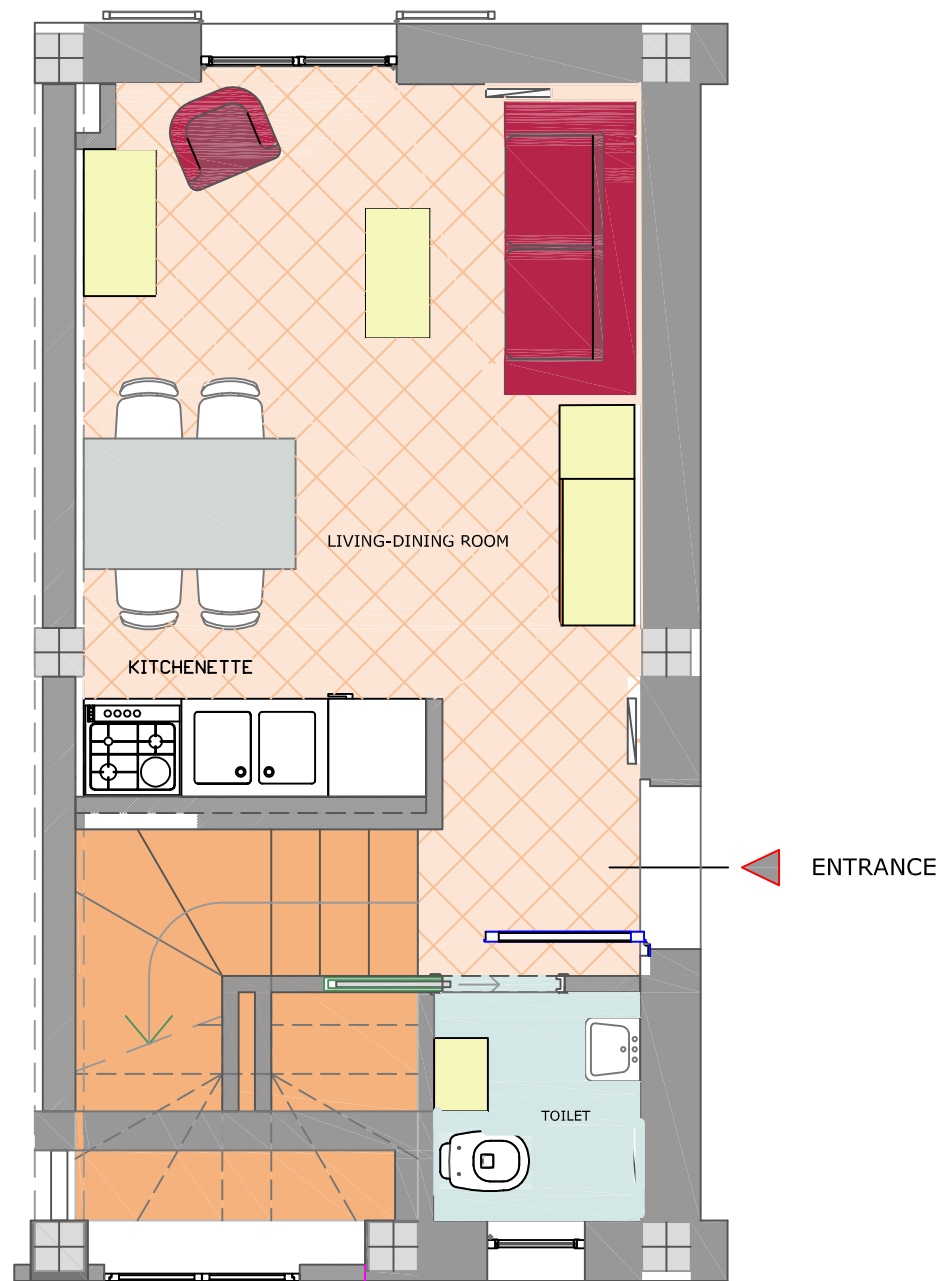

APARTMENTS FOR EUI RESEARCHERS - FLORENCE

Via Faentina, Ponte alla Badia

SIMPLEX TYPE II N° 9 APARTMENTS - minimum surface 37,36 sq m
maximum surface 40,34 sq m
living-dining room with kitchenette, double bedroom, bathroom with shower

APARTMENTS FOR EUI RESEARCHERS - FLORENCE

Via Faentina, Ponte alla Badia

DUPLEX TYPE III N° 9 APARTMENTS - minimum surface 52,37 sq m
maximum surface 64,52 sq m

On the ground floor : living-dining room with kitchenette, toilet

On the first floor : double bedroom, single bedroom, bathroom with shower

GROUND FLOOR

1° FLOOR

APARTMENTS FOR EUI RESEARCHERS - FLORENCE

Via Faentina, Ponte alla Badia

DUPLEX TYPE IV N° 4 APARTMENTS - minimum surface 59,34 sq m
maximum surface 60,39 sq m

On the ground floor : living-dining room with kitchenette, study, toilet

On the first floor : double bedroom, single bedroom, bathroom with shower

GROUND FLOOR

1° FLOOR