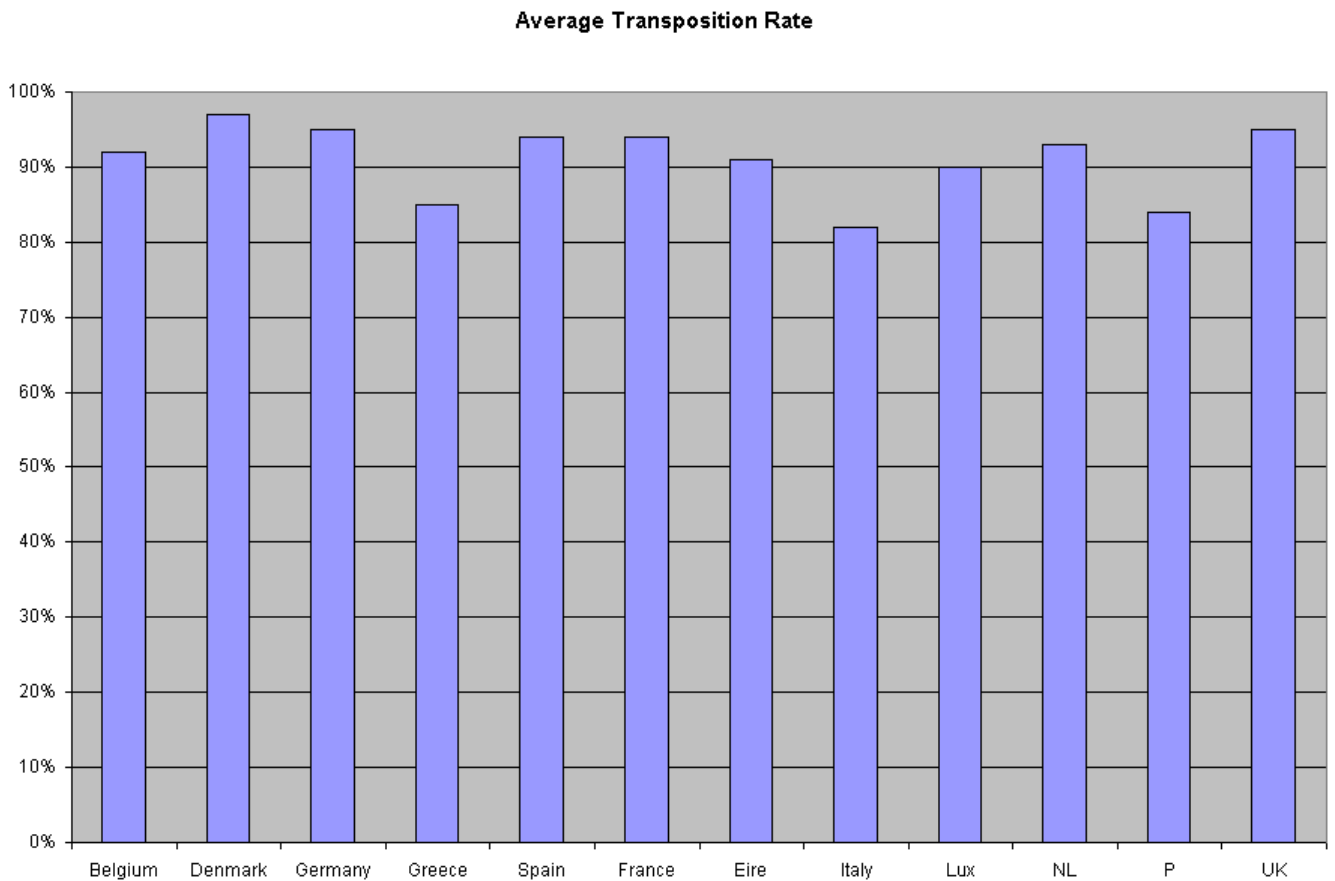

## Average Transposition Rates by Member State

European  
University  
Institute