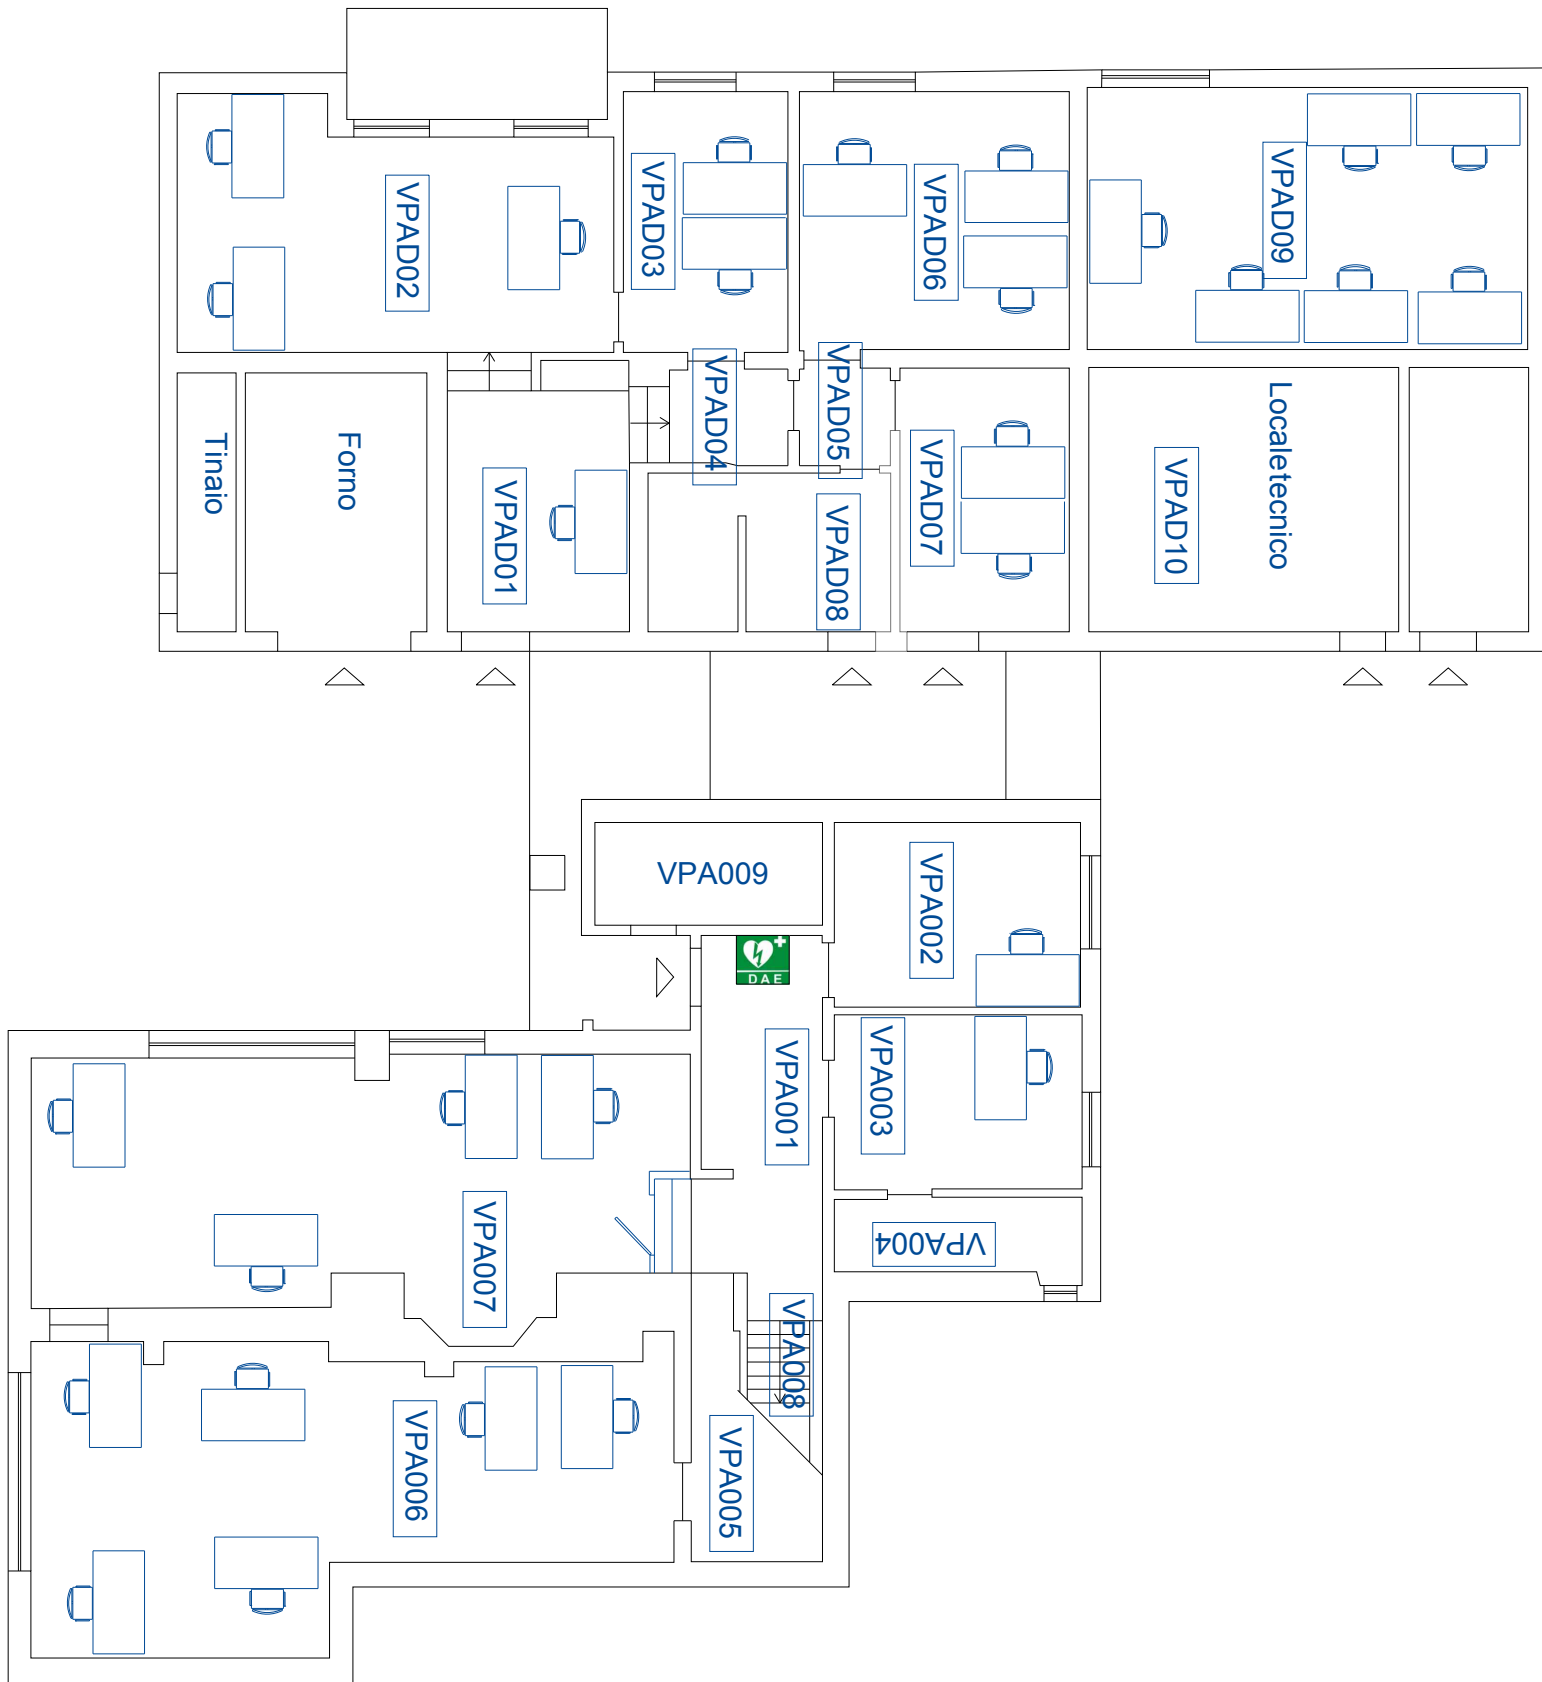

VILLA PAOLA

Piano Terra

LEGENDA

DEFIBRILLATOR